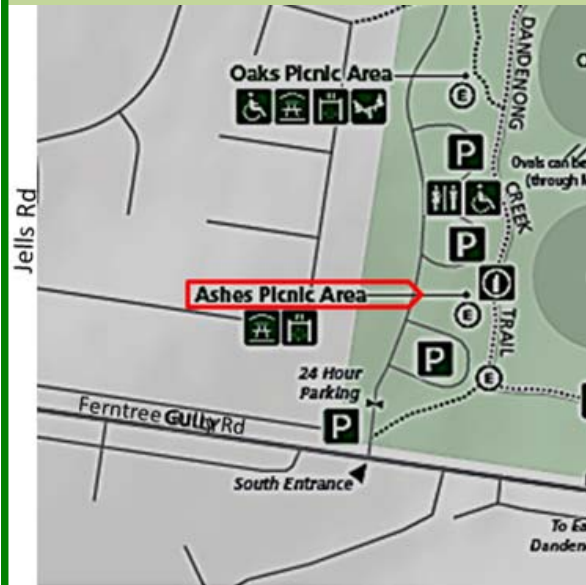

**Please confirm your participation. Tea, coffee & cordial will be provided**

**Venue: Mel ref: 72 A9  
Ashes Picnic Area,  
(entrance from Ferntree Gully Rd)  
72 Jells Rd, Glen Waverley,  
VIC - 3150**